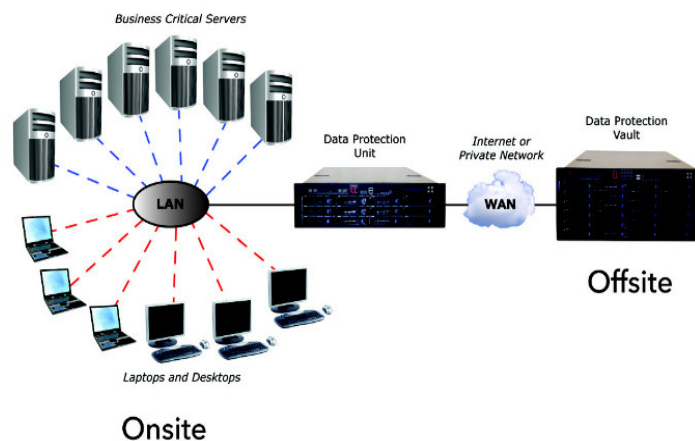

Unitrends' version 3.0 software release makes the safety net stronger and easier to use by adding new features and providing a true centralized monitoring tool. The Unitrends DPU is the only product on the market to combine the following backup and recovery technologies in a single integrated appliance:

### > Point-in-Time File Backup

File level backups are used to protect user data at intervals that match the business's needs. The DPU provides the ability to restore files, folders and systems to any day in a chosen recovery window, which can be 7, 14, 30, 45, 60 or 90 days. No more looking for tapes and hoping they work!

### > Disk-Based Archiving

All Unitrends DPU appliances offer full support for true disk-based archiving. Disk archiving provides a level of offsite protection and reliability not possible with tape, and provides extremely high cartridge density and recovery speed. All systems come with full support for single drive archiving. The Unitrends' Multi-Drive Archiving option expands this up to 4 drives for a total of 3TB, which can typically accommodate up to at least 6TB of user data, and often 10TB or more, depending on the type of data and the effective compression rate.

### > Electronic Data Vaulting

EDV allows IT professionals to implement a true "lights out" data protection plan where off-site data storage occurs automatically. EDV provides full protection from site-level disasters and an unequalled ability to test and verify recovery capabilities.